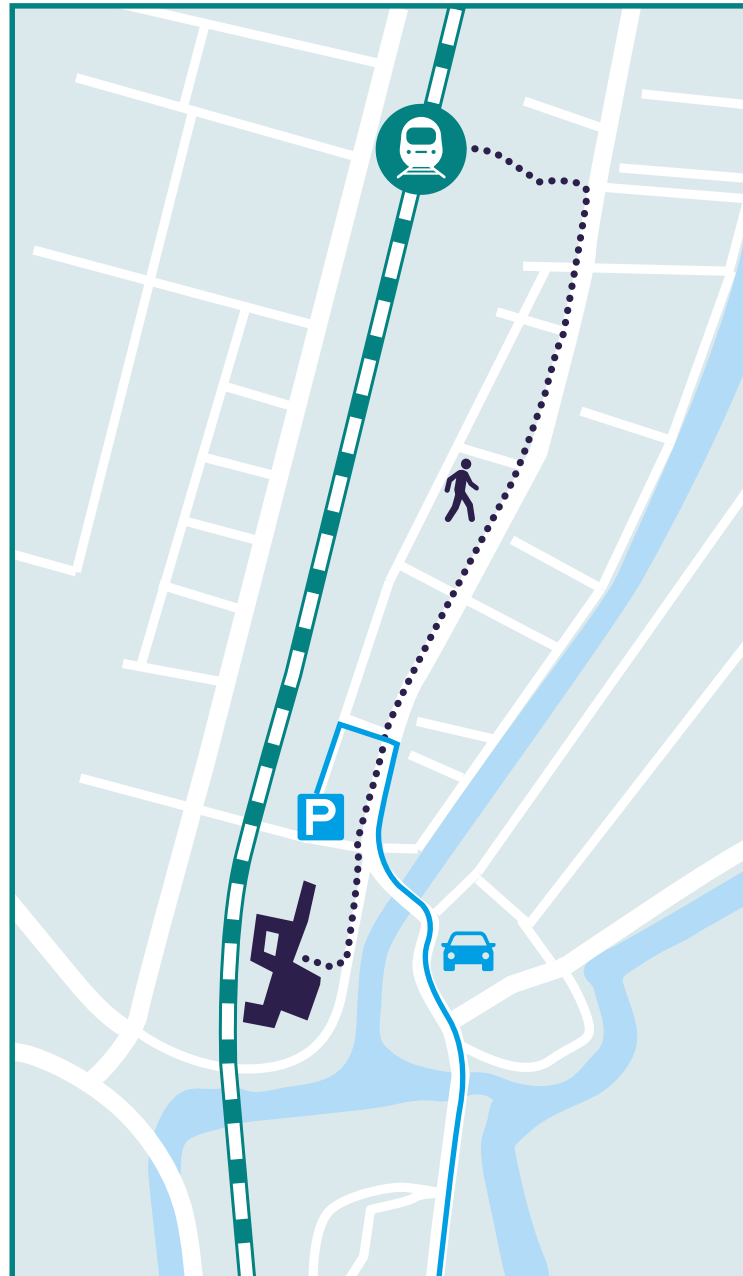

How to find Broadview Holding

BROADVIEW 

Willemsplein 2
5211 AK 's Hertogenbosch
The Netherlands
+31(0)73 68 75 333

Traveling by car

Please park in the Essent garage at [Willemstraat 8, 5211 BH 's-Hertogenbosch](#). Please clarify that you have a meeting with Broadview. On level -1 take a right and a right again, there you can use the parking lots with a Broadview sign. Use the stairs to go up, on the ground floor take a left towards the sliding doors that give access to our part of the building (Bastion). You can check in at the reception desk.

Traveling by airplane

The following airports are located near 's-Hertogenbosch:

- **Eindhoven Airport** – approximately 25 minutes by taxi
- **Schiphol Airport** – approximately 60 minutes by train to Den Bosch Central Station

The times listed do not include potential delays.

Traveling by taxi

When traveling by taxi the address is [Willemsplein 2, 5211 AK 's-Hertogenbosch](#), known as “The Essent Building”. Our entrance is to your right, there is a Broadview sign at the front door. Please check in at the reception desk.

Traveling by train

Our office is less than a kilometer away from Den Bosch Central Station. Exit in the direction of the city center. After passing the bus station, turn right on Oranje Nassaulaan, which later continues as Koningsweg. When arriving to the Essent building, you will find our entrance (Willemsplein 2) to your right. Please check in at the reception desk.