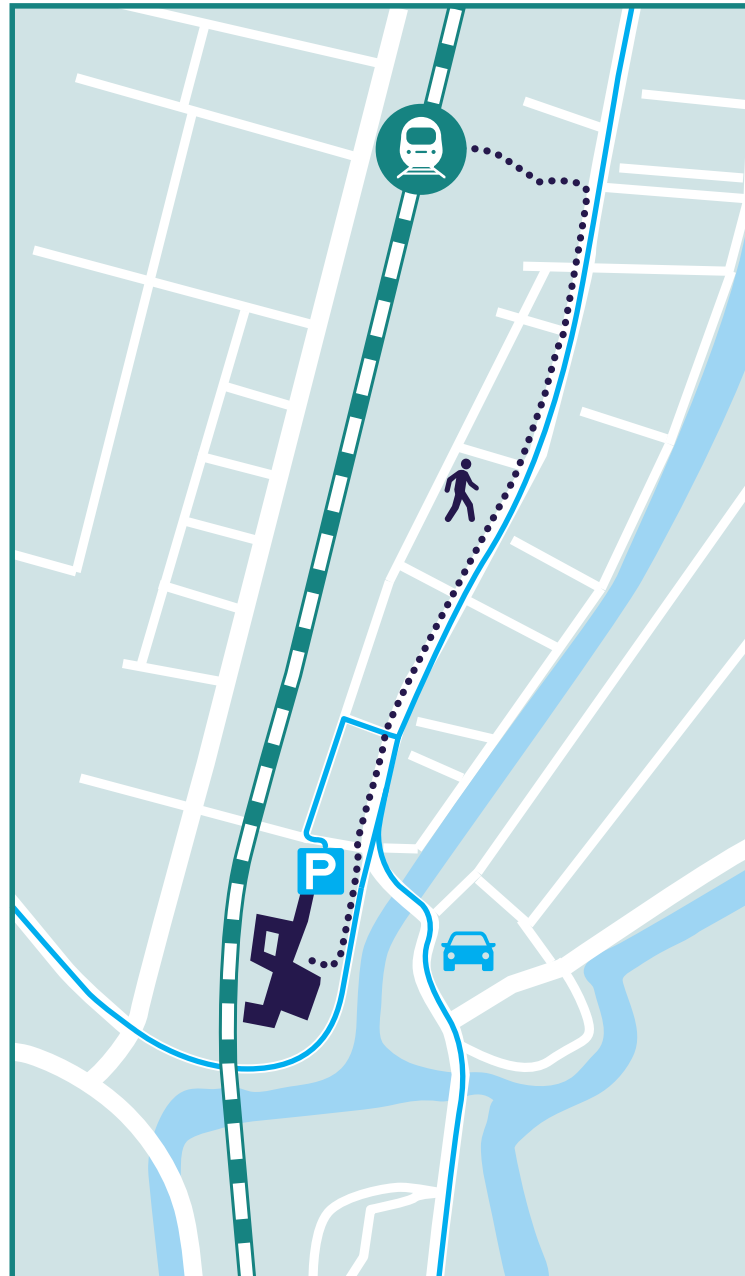

How to find Broadview Holding

BROADVIEW 

Willemsplein 2
5211 AK 's Hertogenbosch
The Netherlands
+31(0)73 68 75 333

Traveling by car

Please use your navigation system to drive to [Willemstraat in 's-Hertogenbosch](#). This short street only leads to the Essent garage, which visitors for Broadview can use. Please register at the intercom and follow the Broadview signs towards our parking lots on floor -1. Take the stairs to ground floor after which you follow the signs to the left towards the Broadview office in the Bastion building. If the sliding doors do not open automatically, please use the intercom to the right. Once inside, use the white button on the right side of the door to proceed to the receptionist, who will inform us about your arrival.

Traveling by airplane

The following airports are located near 's-Hertogenbosch:

- Eindhoven Airport – 25 minutes by taxi
- Schiphol Airport – 60 minutes by train

Traveling by taxi

When traveling by taxi the address is [Willemsplein 2, 5211 AK 's-Hertogenbosch](#), known as “The Essent Building”. Our entrance (Bastion building) is to your right, there is a Broadview sign at the front door. Please check in at the reception desk.

Traveling by train

Our office is less than a kilometer away from Den Bosch Central Station. Exit in the direction of the city center. After passing the bus station, turn right on Oranje Nassaulaan, which later continues as Koningsweg. When arriving to the Essent building, you will find our entrance (Willemsplein 2) to your right. Please check in at the reception desk.