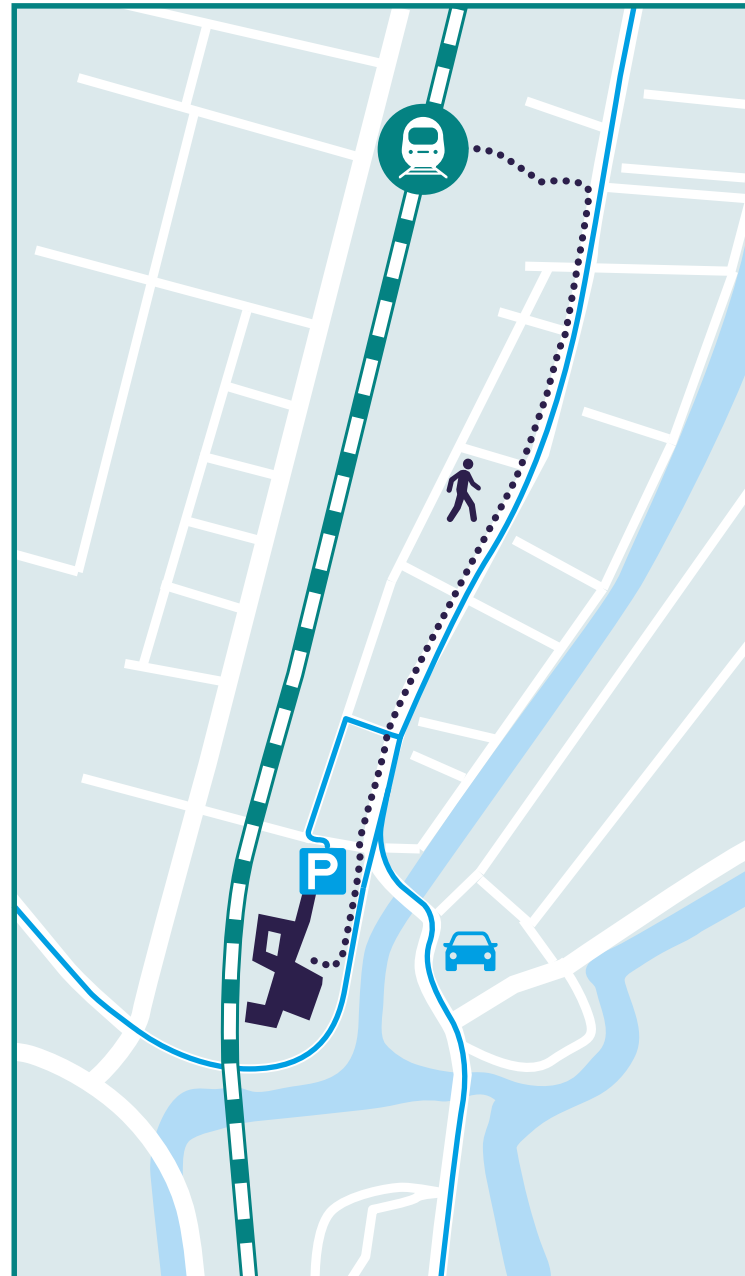

### Traveling by car

Please use your navigation system to drive to [Willemsstraat in 's-Hertogenbosch](#). This short street only leads to the Essent garage, which visitors for Broadview can use. Please register at the intercom and follow the Broadview signs towards our parking lots on floor -1. Take the stairs to ground floor after which you follow the signs to the left towards the Broadview office in the Bastion building. If the sliding doors do not open automatically, please use the intercom to the right. Once inside, use the white button on the right side of the door to proceed to the receptionist, who will inform us about your arrival.

### Traveling by taxi

When traveling by taxi the address is [Willemsplein 2, 5211 AK 's-Hertogenbosch](#), known as “The Essent Building”. Our entrance (Bastion building) is to your right, there is a Broadview sign at the front door. Please check in at the reception desk.

### Traveling by train

Our office is less than a kilometer away from Den Bosch Central Station. Exit in the direction of the city center. After passing the bus station, turn right on Oranje Nassaulaan, which later continues as Koningsweg. When arriving to the Essent building, you will find our entrance (Willemsplein 2) to your right. Please check in at the reception desk.